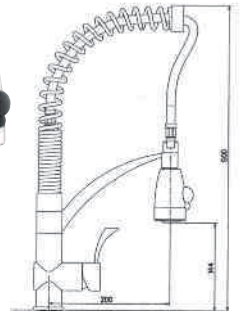

art. 60172

Cromo
Satinato/Cromo
Cartuccia 40800

€ 400,00
€ 532,00
€ 25,00